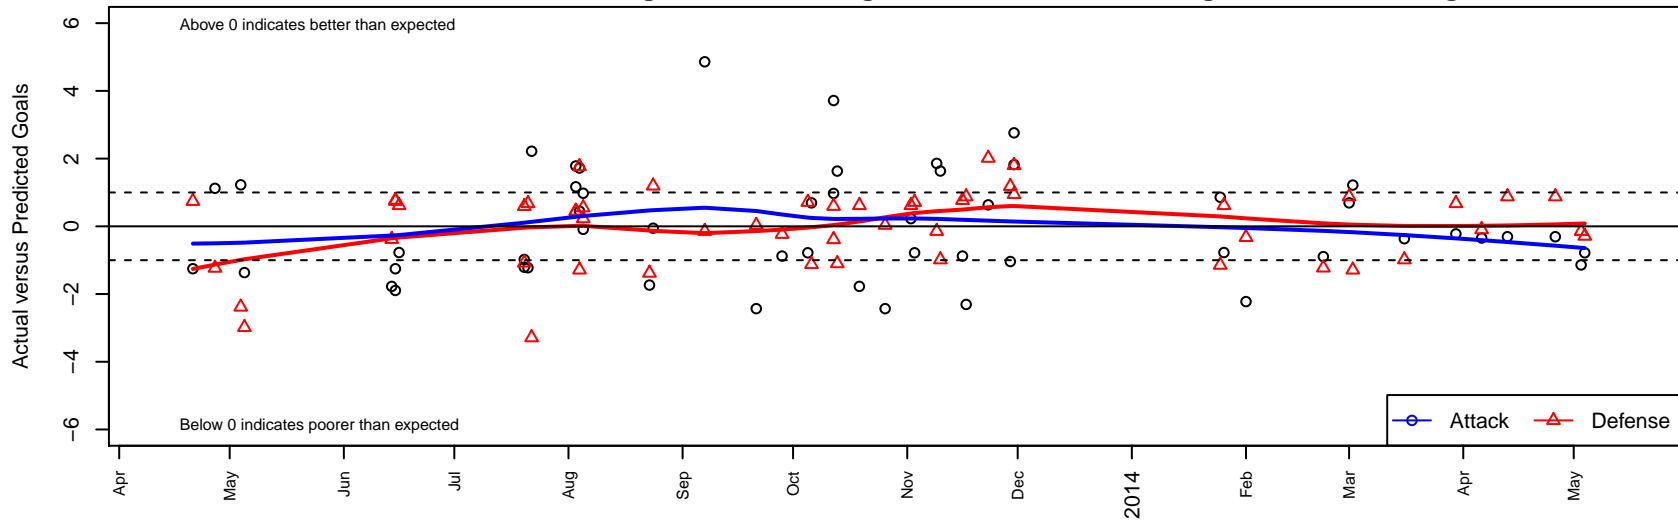

# Crossfire Premier A B99

Crossfire Premier SC  
 Redmond, WA  
 B99 total strength=1632  
 attack=23.51 defense=13.6  
 fall league = RCL B99 Div 1, Spr RCL B99 Div  
 notes= James 2012  
 alt names used:  
 Crossfire Premier A B99  
 CROSSFIRE PREMIER A (WA)  
 CROSSFIRE PREMIER B99 A (WA)  
 Crossfire Premier James  
 Crossfire Premier B99 James  
 Crossfire 99 James (WA) (SC)  
 Crossfire Premier B99 A  
 Crossfire Premier 99A James  
 Crossfire Premier B99-B. James  
 CROSSFIRE PREMIER B99 A (JAMES) (WA)  
 Crossfire Premier B99-James-A

**Crossfire Premier A B99**  
**Dots are actual minus expected GF (blue circles) and GA (red triangles).**  
**Blue line is smoothed change in attack strength. Red is smoothed change in defense strength.**